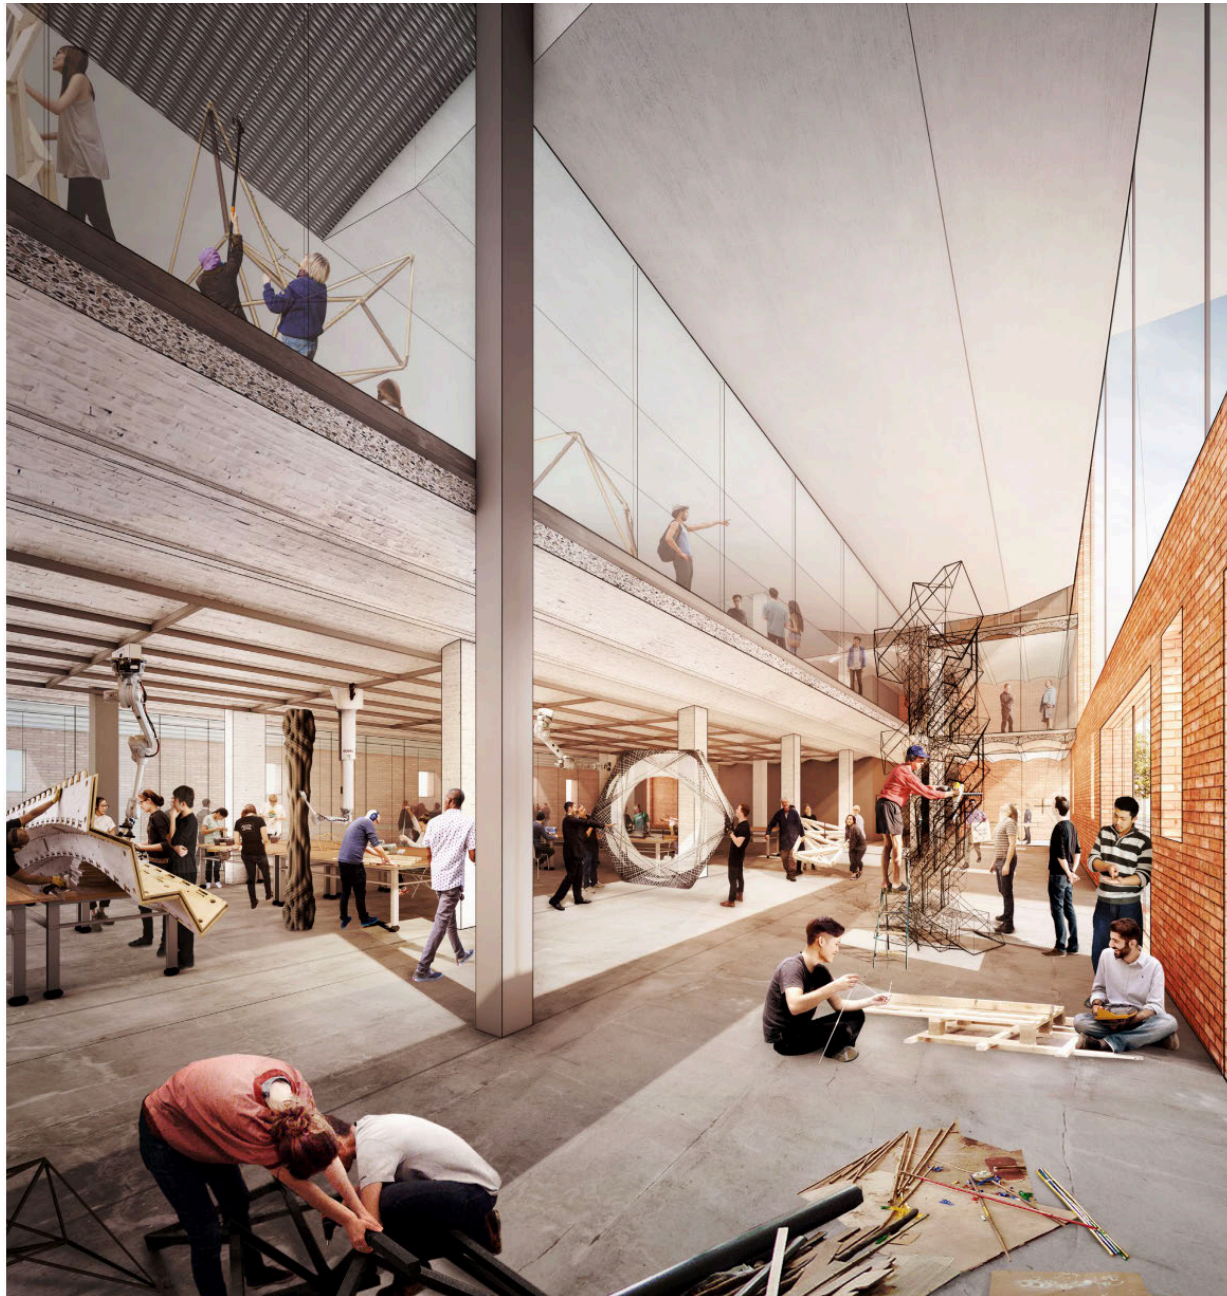

# Metropolitan Warehouse Renovation A New Design Hub for MIT

The Met Warehouse resides at the nexus of Massachusetts Avenue and Vassar Street. This image reveals the new entrance to the building.

The towering lobby space welcomes visitors and sets the tone for the building.

The building includes planned studio space for the Department of Urban Studies and Planning.

The Project Manus-run makerspace welcomes the entire MIT community.

Double-height design and review space showcases student design work.

A lounge provides a welcoming retreat for students.

Large-scale making projects will come to life in a soaring two-story space.

[betterworld.mit.edu](http://betterworld.mit.edu) | [#MITBetterWorld](https://twitter.com/MITBetterWorld)